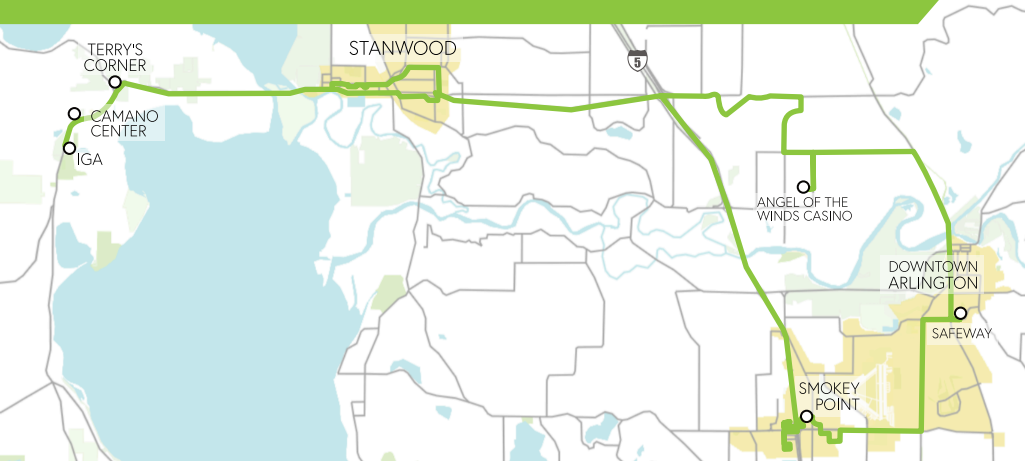

Snow Goose Transit

WEEKDAYS

Lincoln Hill Retirement Community's Snow Goose Transit

Snow Goose Transit is a "flex route" service operated by the Lincoln Hill Retirement Community, based in Stanwood, that is free and open to the public.

- With prior reservation, people with mobility issues can receive door-to-door pick-ups/drop-offs that are off route.
- To schedule an off-route pick-up, call 360-629-7403 ext. 101 at least 24 hours in advance, between 7:00 a.m. and 5:00 p.m. (Mon-Fri).
- Snow Goose uses 13-passenger mini-buses that are wheelchair accessible.
- Snow Goose operates only on weekdays.
- No fares are charged, but donations are encouraged.

Route 1: Counterclockwise thru Arlington

Stanwood			Arlington					Angel of the Winds Casino	Camano			Stanwood		
Lincoln Hill	YMCA	Haggen	Everett Clinic	Costco	Walmart	Safeway	Terry's Corner		Camano Center	Subway at IGA	Food Bank	Skagit Clinic	QFC	Lincoln Hill
9:00	9:05	9:09	9:30	-	9:45	10:00	10:15	10:45	10:52	10:57	11:10	11:15	11:20	11:30
11:45	11:50	11:54	12:15	12:23	12:35	12:50	1:05	1:35	1:42	1:47	2:00	2:05	2:10	2:20
2:30	2:35	2:39	3:00	3:08	3:20	3:35	3:50	-	4:35	-	4:50	-	-	5:00

Route 2: Clockwise thru Arlington

Stanwood				Camano			Stanwood		Angel of the Winds Casino	Arlington					
Lincoln Hill	QFC	Skagit Clinic	Food Bank	Terry's Corner	Camano Center	Subway at IGA	YMCA	Haggen		Safeway	Walmart	Cedar Pt Apts	Everett Clinic	Costco	Lincoln Hill
7:30	7:38	7:43	-	-	8:05	-	8:25	8:29	8:50	9:05	9:20	9:25	9:35	9:55	
10:05	10:13	10:18	10:23	10:35	10:42	10:47	11:05	11:08	11:30	11:45	12:00	12:05	12:15	12:40	
12:50	12:58	1:03	1:08	1:20	1:27	1:32	1:50	1:53	2:15	2:30	2:45	2:50	3:00	3:25	
3:35	3:43	3:48	3:53	4:05	4:12	4:17	4:35	4:38	5:00	5:15	5:30	5:35	5:45	6:10