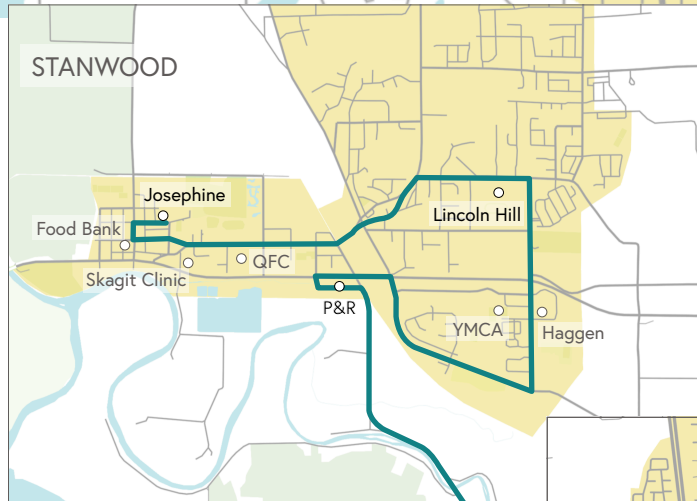

Community Transit Route 240

WEEKDAYS

Eastbound: Stanwood to Smokey Point

Josephine	Lincoln Hill	Stanwood Park & Ride	Warm Beach	Smokey Point Transit Center
5:56 AM	6:02 AM	6:09 AM	6:17 AM	6:38 AM
6:54 AM	7:01 AM	7:08 AM	7:17 AM	7:38 AM
7:53 AM	8:00 AM	8:07 AM	8:16 AM	8:38 AM
8:53 AM	9:00 AM	9:07 AM	9:16 AM	9:38 AM
9:51 AM	9:58 AM	10:05 AM	10:14 AM	10:38 AM
9:51 AM	9:58 AM	10:05 AM	10:14 AM	10:38 AM
10:50 AM	10:57 AM	11:04 AM	11:13 AM	11:38 AM
11:50 AM	11:57 AM	12:04 PM	12:13 PM	12:38 PM
12:49 PM	12:56 PM	1:03 PM	1:12 PM	1:38 PM
1:48 PM	1:55 PM	2:03 PM	2:12 PM	2:38 PM
2:45 PM	2:53 PM	3:02 PM	3:12 PM	3:38 PM
3:47 PM	3:55 PM	4:03 PM	4:12 PM	4:38 PM
4:48 PM	4:55 PM	5:03 PM	5:12 PM	5:38 PM
5:46 PM	5:53 PM	6:01 PM	6:10 PM	6:33 PM
6:48 PM	6:55 PM	7:01 PM	7:10 PM	7:33 PM
7:48 PM	7:55 PM	8:01 PM	8:10 PM	8:33 PM
7:48 PM	7:55 PM	8:01 PM	8:10 PM	8:33 PM
8:48 PM	8:55 PM	9:01 PM	9:10 PM	9:33 PM

Westbound: Smokey Point to Stanwood

Smokey Point Transit Center	Warm Beach	Stanwood Park & Ride	Lincoln Hill	Josephine
5:50 AM	6:05 AM	6:14 AM	6:22 AM	6:31 AM
6:50 AM	7:06 AM	7:15 AM	7:23 AM	7:32 AM
7:50 AM	8:07 AM	8:16 AM	8:24 AM	8:33 AM
7:50 AM	8:07 AM	8:16 AM	8:24 AM	8:33 AM
8:50 AM	9:07 AM	9:16 AM	9:24 AM	9:33 AM
9:50 AM	10:07 AM	10:16 AM	10:24 AM	10:33 AM
10:50 AM	11:07 AM	11:16 AM	11:25 AM	11:34 AM
11:50 AM	12:07 PM	12:16 PM	12:25 PM	12:35 PM
12:50 PM	1:08 PM	1:17 PM	1:26 PM	1:36 PM
1:50 PM	2:09 PM	2:18 PM	2:27 PM	2:37 PM
2:50 PM	3:09 PM	3:19 PM	3:28 PM	3:39 PM
3:50 PM	4:09 PM	4:19 PM	4:28 PM	4:39 PM
4:50 PM	5:08 PM	5:18 PM	5:27 PM	5:38 PM
5:50 PM	6:08 PM	6:17 PM	6:26 PM	6:35 PM
6:50 PM	7:07 PM	7:16 PM	7:25 PM	7:34 PM
7:50 PM	8:07 PM	8:16 PM	8:24 PM	8:33 PM