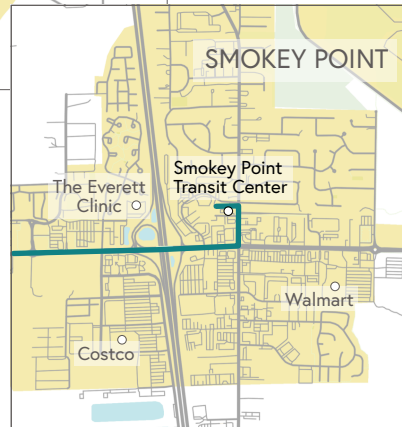

Community Transit Route 240

WEEKDAYS

Eastbound: Stanwood to Smokey Point

Josephine	Lincoln Hill	Stanwood Park & Ride	Warm Beach	Smokey Point Transit Center
5:56 AM	6:02 AM	6:09 AM	6:17 AM	6:38 AM
6:54 AM	7:01 AM	7:08 AM	7:17 AM	7:38 AM
7:53 AM	8:00 AM	8:07 AM	8:16 AM	8:38 AM
8:53 AM	9:00 AM	9:07 AM	9:16 AM	9:38 AM
9:51 AM	9:58 AM	10:05 AM	10:14 AM	10:38 AM
9:51 AM	9:58 AM	10:05 AM	10:14 AM	10:38 AM
10:50 AM	10:57 AM	11:04 AM	11:13 AM	11:38 AM
11:50 AM	11:57 AM	12:04 PM	12:13 PM	12:38 PM
12:49 PM	12:56 PM	1:03 PM	1:12 PM	1:38 PM
1:48 PM	1:55 PM	2:03 PM	2:12 PM	2:38 PM
2:45 PM	2:53 PM	3:02 PM	3:12 PM	3:38 PM
3:47 PM	3:55 PM	4:03 PM	4:12 PM	4:38 PM
4:48 PM	4:55 PM	5:03 PM	5:12 PM	5:38 PM
5:46 PM	5:53 PM	6:01 PM	6:10 PM	6:33 PM
6:48 PM	6:55 PM	7:01 PM	7:10 PM	7:33 PM
7:48 PM	7:55 PM	8:01 PM	8:10 PM	8:33 PM
7:48 PM	7:55 PM	8:01 PM	8:10 PM	8:33 PM
8:48 PM	8:55 PM	9:01 PM	9:10 PM	9:33 PM

Westbound: Smokey Point to Stanwood

Smokey Point Transit Center	Warm Beach	Stanwood Park & Ride	Lincoln Hill	Josephine
5:50 AM	6:05 AM	6:14 AM	6:22 AM	6:31 AM
6:50 AM	7:06 AM	7:15 AM	7:23 AM	7:32 AM
7:50 AM	8:07 AM	8:16 AM	8:24 AM	8:33 AM
7:50 AM	8:07 AM	8:16 AM	8:24 AM	8:33 AM
8:50 AM	9:07 AM	9:16 AM	9:24 AM	9:33 AM
9:50 AM	10:07 AM	10:16 AM	10:24 AM	10:33 AM
10:50 AM	11:07 AM	11:16 AM	11:25 AM	11:34 AM
11:50 AM	12:07 PM	12:16 PM	12:25 PM	12:35 PM
12:50 PM	1:08 PM	1:17 PM	1:26 PM	1:36 PM
1:50 PM	2:09 PM	2:18 PM	2:27 PM	2:37 PM
2:50 PM	3:09 PM	3:19 PM	3:28 PM	3:39 PM
3:50 PM	4:09 PM	4:19 PM	4:28 PM	4:39 PM
4:50 PM	5:08 PM	5:18 PM	5:27 PM	5:38 PM
5:50 PM	6:08 PM	6:17 PM	6:26 PM	6:35 PM
6:50 PM	7:07 PM	7:16 PM	7:25 PM	7:34 PM
7:50 PM	8:07 PM	8:16 PM	8:24 PM	8:33 PM