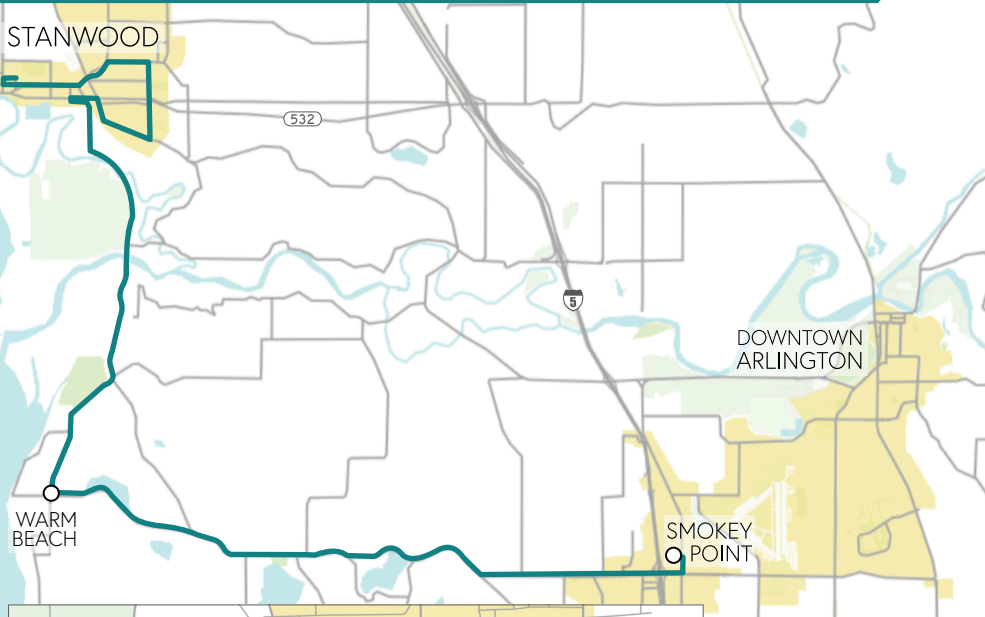

Community Transit Route 240

WEEKDAYS

Eastbound: Stanwood to Smokey Point

Josephine	Lincoln Hill	Stanwood Park & Ride	Warm Beach	Smokey Point Transit Center
5:56 AM	6:02 AM	6:09 AM	6:17 AM	6:38 AM
6:54 AM	7:01 AM	7:08 AM	7:17 AM	7:38 AM
7:53 AM	8:00 AM	8:07 AM	8:16 AM	8:38 AM
8:53 AM	9:00 AM	9:07 AM	9:16 AM	9:38 AM
9:51 AM	9:58 AM	10:05 AM	10:14 AM	10:38 AM
9:51 AM	9:58 AM	10:05 AM	10:14 AM	10:38 AM
10:50 AM	10:57 AM	11:04 AM	11:13 AM	11:38 AM
11:50 AM	11:57 AM	12:04 PM	12:13 PM	12:38 PM
12:49 PM	12:56 PM	1:03 PM	1:12 PM	1:38 PM
1:48 PM	1:55 PM	2:03 PM	2:12 PM	2:38 PM
2:45 PM	2:53 PM	3:02 PM	3:12 PM	3:38 PM
3:47 PM	3:55 PM	4:03 PM	4:12 PM	4:38 PM
4:48 PM	4:55 PM	5:03 PM	5:12 PM	5:38 PM
5:46 PM	5:53 PM	6:01 PM	6:10 PM	6:33 PM
6:48 PM	6:55 PM	7:01 PM	7:10 PM	7:33 PM
7:48 PM	7:55 PM	8:01 PM	8:10 PM	8:33 PM
7:48 PM	7:55 PM	8:01 PM	8:10 PM	8:33 PM
8:48 PM	8:55 PM	9:01 PM	9:10 PM	9:33 PM

Westbound: Smokey Point to Stanwood

Smokey Point Transit Center	Warm Beach	Stanwood Park & Ride	Lincoln Hill	Josephine
5:50 AM	6:05 AM	6:14 AM	6:22 AM	6:31 AM
6:50 AM	7:06 AM	7:15 AM	7:23 AM	7:32 AM
7:50 AM	8:07 AM	8:16 AM	8:24 AM	8:33 AM
7:50 AM	8:07 AM	8:16 AM	8:24 AM	8:33 AM
8:50 AM	9:07 AM	9:16 AM	9:24 AM	9:33 AM
9:50 AM	10:07 AM	10:16 AM	10:24 AM	10:33 AM
10:50 AM	11:07 AM	11:16 AM	11:25 AM	11:34 AM
11:50 AM	12:07 PM	12:16 PM	12:25 PM	12:35 PM
12:50 PM	1:08 PM	1:17 PM	1:26 PM	1:36 PM
1:50 PM	2:09 PM	2:18 PM	2:27 PM	2:37 PM
2:50 PM	3:09 PM	3:19 PM	3:28 PM	3:39 PM
3:50 PM	4:09 PM	4:19 PM	4:28 PM	4:39 PM
4:50 PM	5:08 PM	5:18 PM	5:27 PM	5:38 PM
5:50 PM	6:08 PM	6:17 PM	6:26 PM	6:35 PM
6:50 PM	7:07 PM	7:16 PM	7:25 PM	7:34 PM
7:50 PM	8:07 PM	8:16 PM	8:24 PM	8:33 PM