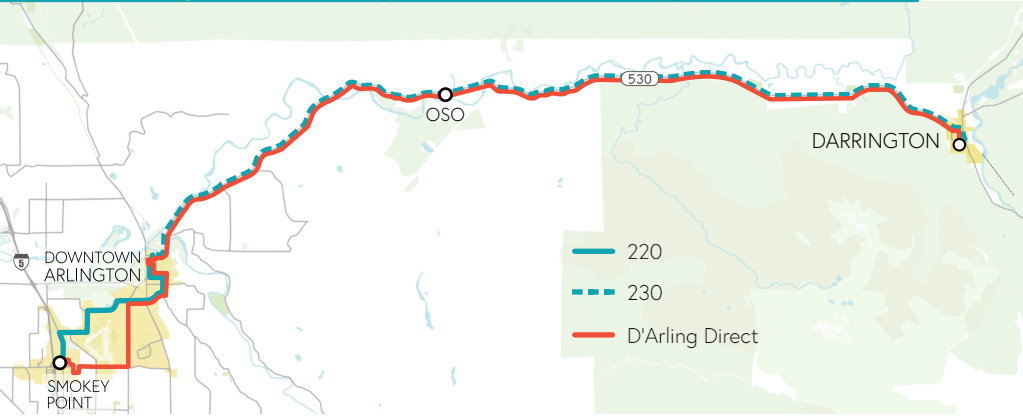

Community Transit Routes 220 & 230 D'Arling Direct

Community Transit's Routes 220 & 230

Community Transit operates Route 220 as an hourly service between Smokey Point and Downtown Arlington, Monday-Friday and on the weekends.

In addition, the Route 230 provides roundtrip service to Darrington each morning and evening, Monday-Friday.

Community Transit fares on local buses are \$2.50 per ride, reduced for eligible riders (disabled, age 65+, or income-qualified), and free for youth 18 & younger.

Homage Senior Service's D'Arling Direct

Homage operates the D'Arling Direct from Smokey Point to Darrington. The service is free and open to the public, and operates every day except holidays.

Homage will pick up anyone waiting at a Community Transit bus stop from Broadway St & E Gilman Ave in Arlington to Seeman St & Fullerton Ave in Darrington.

With 24-hour prior scheduling, the D'Arling can provide curb-to-curb pick-up/drop-off within a 3/4ths mile of the route. Call 425-423-8517.

WEEKDAYS

Eastbound: Arlington to Darrington

Route	Smokey Point Transit Center	Walmart	Cascade Valley Hospital	Broadway & Gilman	Oso	Darrington Community Center
230	5:40 AM	—	5:53 AM	5:59 AM	6:13 AM	6:41 AM
220	5:50 AM	—	6:03 AM	6:10 AM		
220	6:50 AM	—	7:04 AM	7:13 AM		
220	7:50 AM	—	8:04 AM	8:14 AM		
D'Arling	8:24 AM	8:29 AM	8:47 AM	8:53 AM	9:11 AM	9:35 AM
220	8:50 AM	—	9:04 AM	9:14 AM		
220	9:50 AM	—	10:04 AM	10:13 AM		
220	10:50 AM	—	11:04 AM	11:13 AM		
220	11:50 AM	—	12:04 PM	12:13 PM		
D'Arling	12:24 AM	12:29 PM	12:47 PM	12:53 PM		
220	12:50 PM	—	1:04 PM	1:15 PM		
220	1:50 PM	—	2:05 PM	2:16 PM		
220	2:50 PM	—	3:05 PM	3:16 PM		
D'Arling	3:24 PM	3:29 PM	3:47 PM	3:53 PM	4:11 PM	4:35 PM
220	3:50 PM	—	4:05 PM	4:16 PM		
220	4:50 PM	—	5:05 PM	5:16 PM		
230	5:48 PM	—	6:01 PM	6:08 PM	6:23 PM	6:51 PM
220	5:50 PM	—	6:04 PM	6:13 PM		
220	6:50 PM	—	7:04 PM	7:12 PM		
220	7:50 PM	—	8:04 PM	8:12 PM		
220	8:50 PM	—	8:04 PM	9:12 PM		