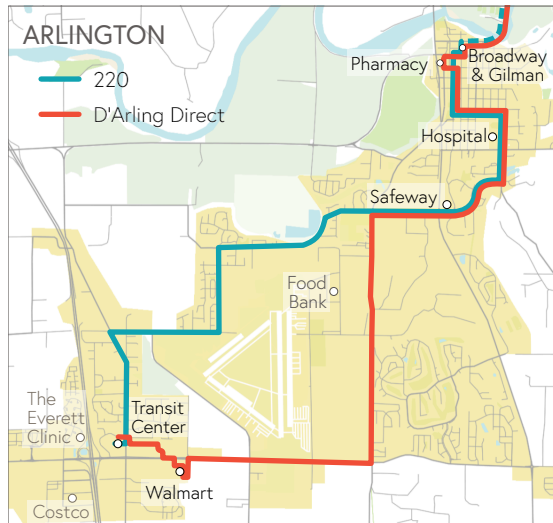

Community Transit Routes 220 & 230 D'Arling Direct

Community Transit's Routes 220 & 230

Community Transit operates Route 220 as an hourly service between Smokey Point and Downtown Arlington, Monday-Friday and on the weekends.

In addition, the Route 230 provides roundtrip service to Darrington each morning and evening, Monday-Friday.

Community Transit fares on local buses are \$2.50 per ride, reduced for eligible riders (disabled, age 65+, or income-qualified), and free for youth 18 & younger.

Homage Senior Service's D'Arling Direct

Homage operates the D'Arling Direct from Smokey Point to Darrington. The service is free and open to the public, and operates every day except holidays.

Homage will pick up anyone waiting at a Community Transit bus stop from Broadway St & E Gilman Ave in Arlington to Seeman St & Fullerton Ave in Darrington.

With 24-hour prior scheduling, the D'Arling can provide curb-to-curb pick-up/drop-off within a 3/4ths mile of the route. Call 425-423-8517.

WEEKDAYS

Eastbound: Arlington to Darrington

Route	Smokey Point Transit Center	Walmart	Cascade Valley Hospital	Broadway & Gilman	Oso	Darrington Community Center
230	5:40 AM	—	5:53 AM	5:59 AM	6:13 AM	6:41 AM
220	5:50 AM	—	6:03 AM	6:10 AM		
220	6:50 AM	—	7:04 AM	7:13 AM		
220	7:50 AM	—	8:04 AM	8:14 AM		
D'Arling	8:24 AM	8:29 AM	8:47 AM	8:53 AM	9:11 AM	9:35 AM
220	8:50 AM	—	9:04 AM	9:14 AM		
220	9:50 AM	—	10:04 AM	10:13 AM		
220	10:50 AM	—	11:04 AM	11:13 AM		
220	11:50 AM	—	12:04 PM	12:13 PM		
D'Arling	12:24 AM	12:29 PM	12:47 PM	12:53 PM		
220	12:50 PM	—	1:04 PM	1:15 PM		
220	1:50 PM	—	2:05 PM	2:16 PM		
220	2:50 PM	—	3:05 PM	3:16 PM		
D'Arling	3:24 PM	3:29 PM	3:47 PM	3:53 PM	4:11 PM	4:35 PM
220	3:50 PM	—	4:05 PM	4:16 PM		
220	4:50 PM	—	5:05 PM	5:16 PM		
230	5:48 PM	—	6:01 PM	6:08 PM	6:23 PM	6:51 PM
220	5:50 PM	—	6:04 PM	6:13 PM		
220	6:50 PM	—	7:04 PM	7:12 PM		
220	7:50 PM	—	8:04 PM	8:12 PM		
220	8:50 PM	—	8:04 PM	9:12 PM		