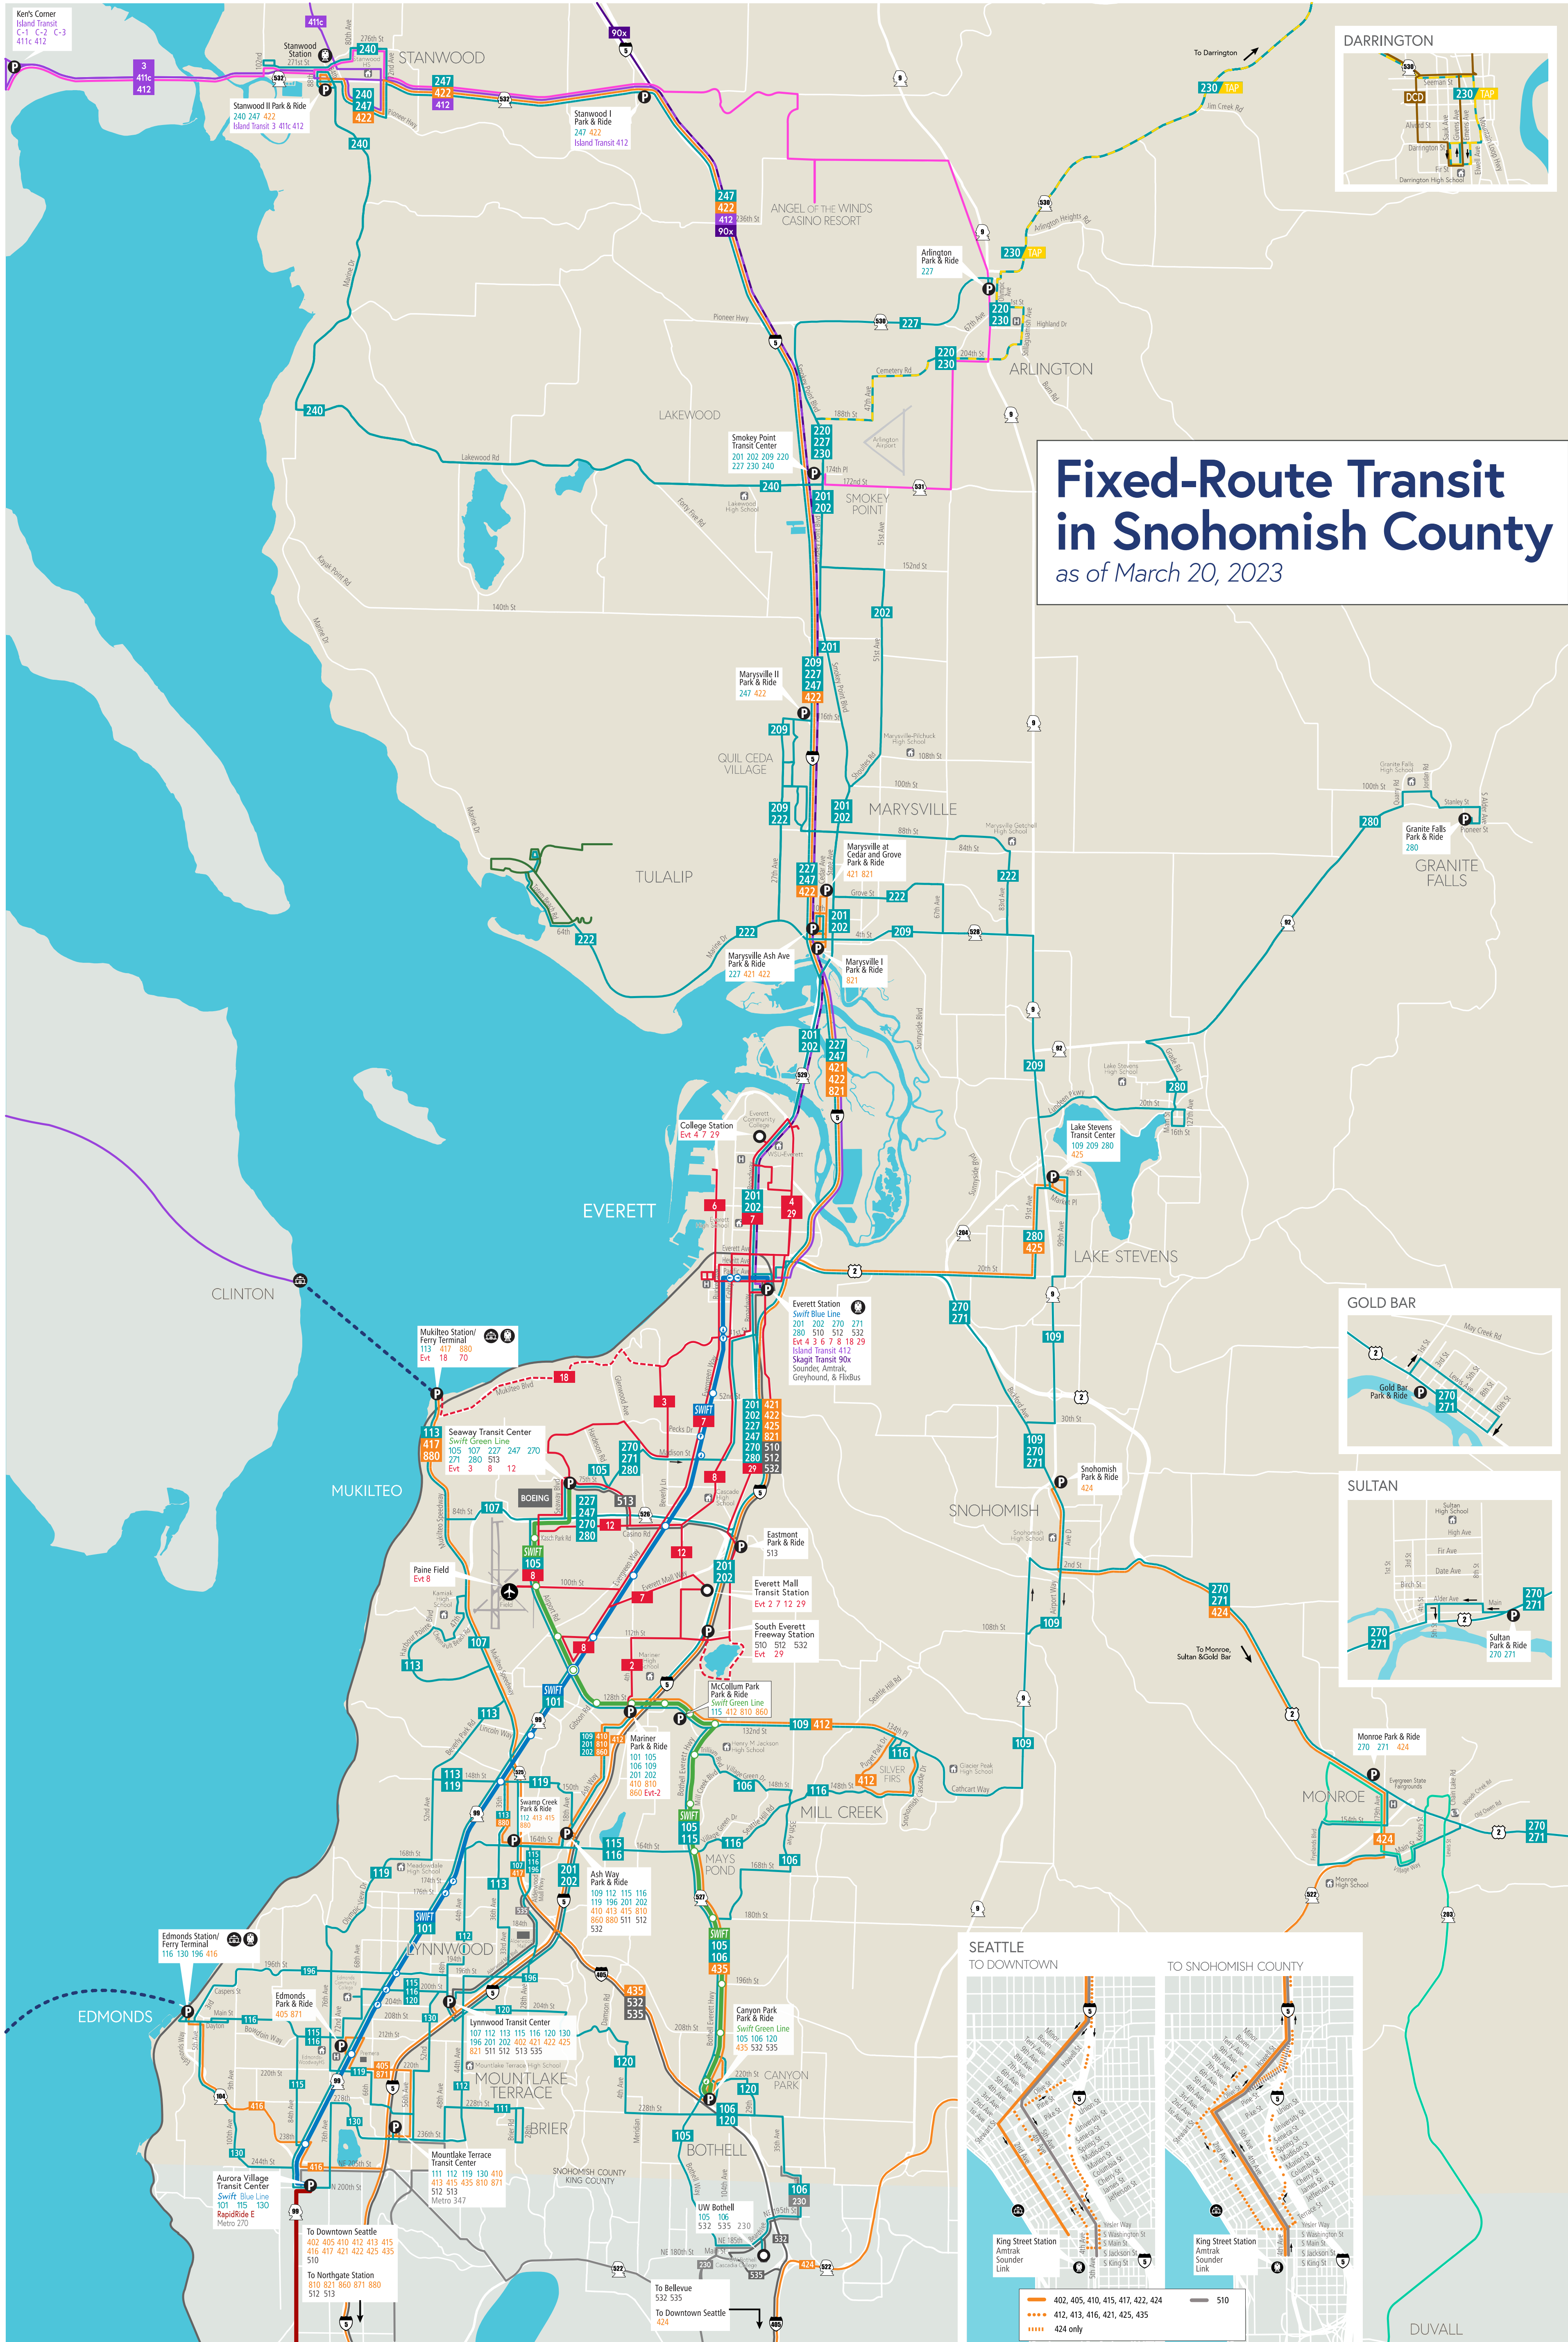

1. **Inter-County Routes**
2. **Community Transit**
   - 402 Lynnwood Transit Center - Seattle
   - 405 Edmonds P&R - Seattle
   - 410 Mariner P&R - Seattle
   - 412 Silver Firs - Seattle
   - 413 Swamp Creek P&R - Seattle
   - 415 North Lynnwood - Seattle
   - 416 Edmonds - Seattle
   - 417 Mukilteo - Seattle
   - 421 Marysville - Seattle
   - 422 Stanwood - Seattle
   - 424 Snohomish - Seattle
   - 425 Lake Stevens - Seattle
   - 435 Mill Creek - Seattle
   - 810 McCollum Park P&R - University District
   - 821 Marysville - University District
   - 860 McCollum Park P&R - University District
   - 871 Edmonds P&R - University District
   - 880 Mukilteo - University District
   - **Sound Transit**
   - 510 Everett - Seattle
   - 511 Ash Way P&R - Seattle
   - 512 Everett - Seattle
   - 513 Seaway Transit Center - Seattle
   - 532 Everett - Bellevue
   - 535 Lynnwood - Bellevue
   - **King County Metro**
   - 230 Bothell Monte Villa Pkwy - Kirkland
   - 342 Aurora Village - Bothell - Renton
   - 347 Mountlake Terrace Transit Center
   - 952 Boeing Everett - Boeing Auburn (via I405)
   - **Island Transit**
   - 3 Camano - Stanwood
   - 411c Camano - Mount Vernon
   - 412 Camano - Everett
   - **Skagit Transit**
   - 70X Mount Vernon - Everett

1. **Nonprofit & Tribal Routes**
2. Homage Senior Center's Arlington-Darrington TAP Flex Route
   - Lincoln Hill Retirement Community's Snow Goose Transit
   - Sauk-Suiattle's DC Direct
   - Snoqualmie Valley Transportation's Duvall-Monroe Shuttle
   - Tulalip Transit

Fixed-Route Transit in Snohomish County

as of March 20, 2023