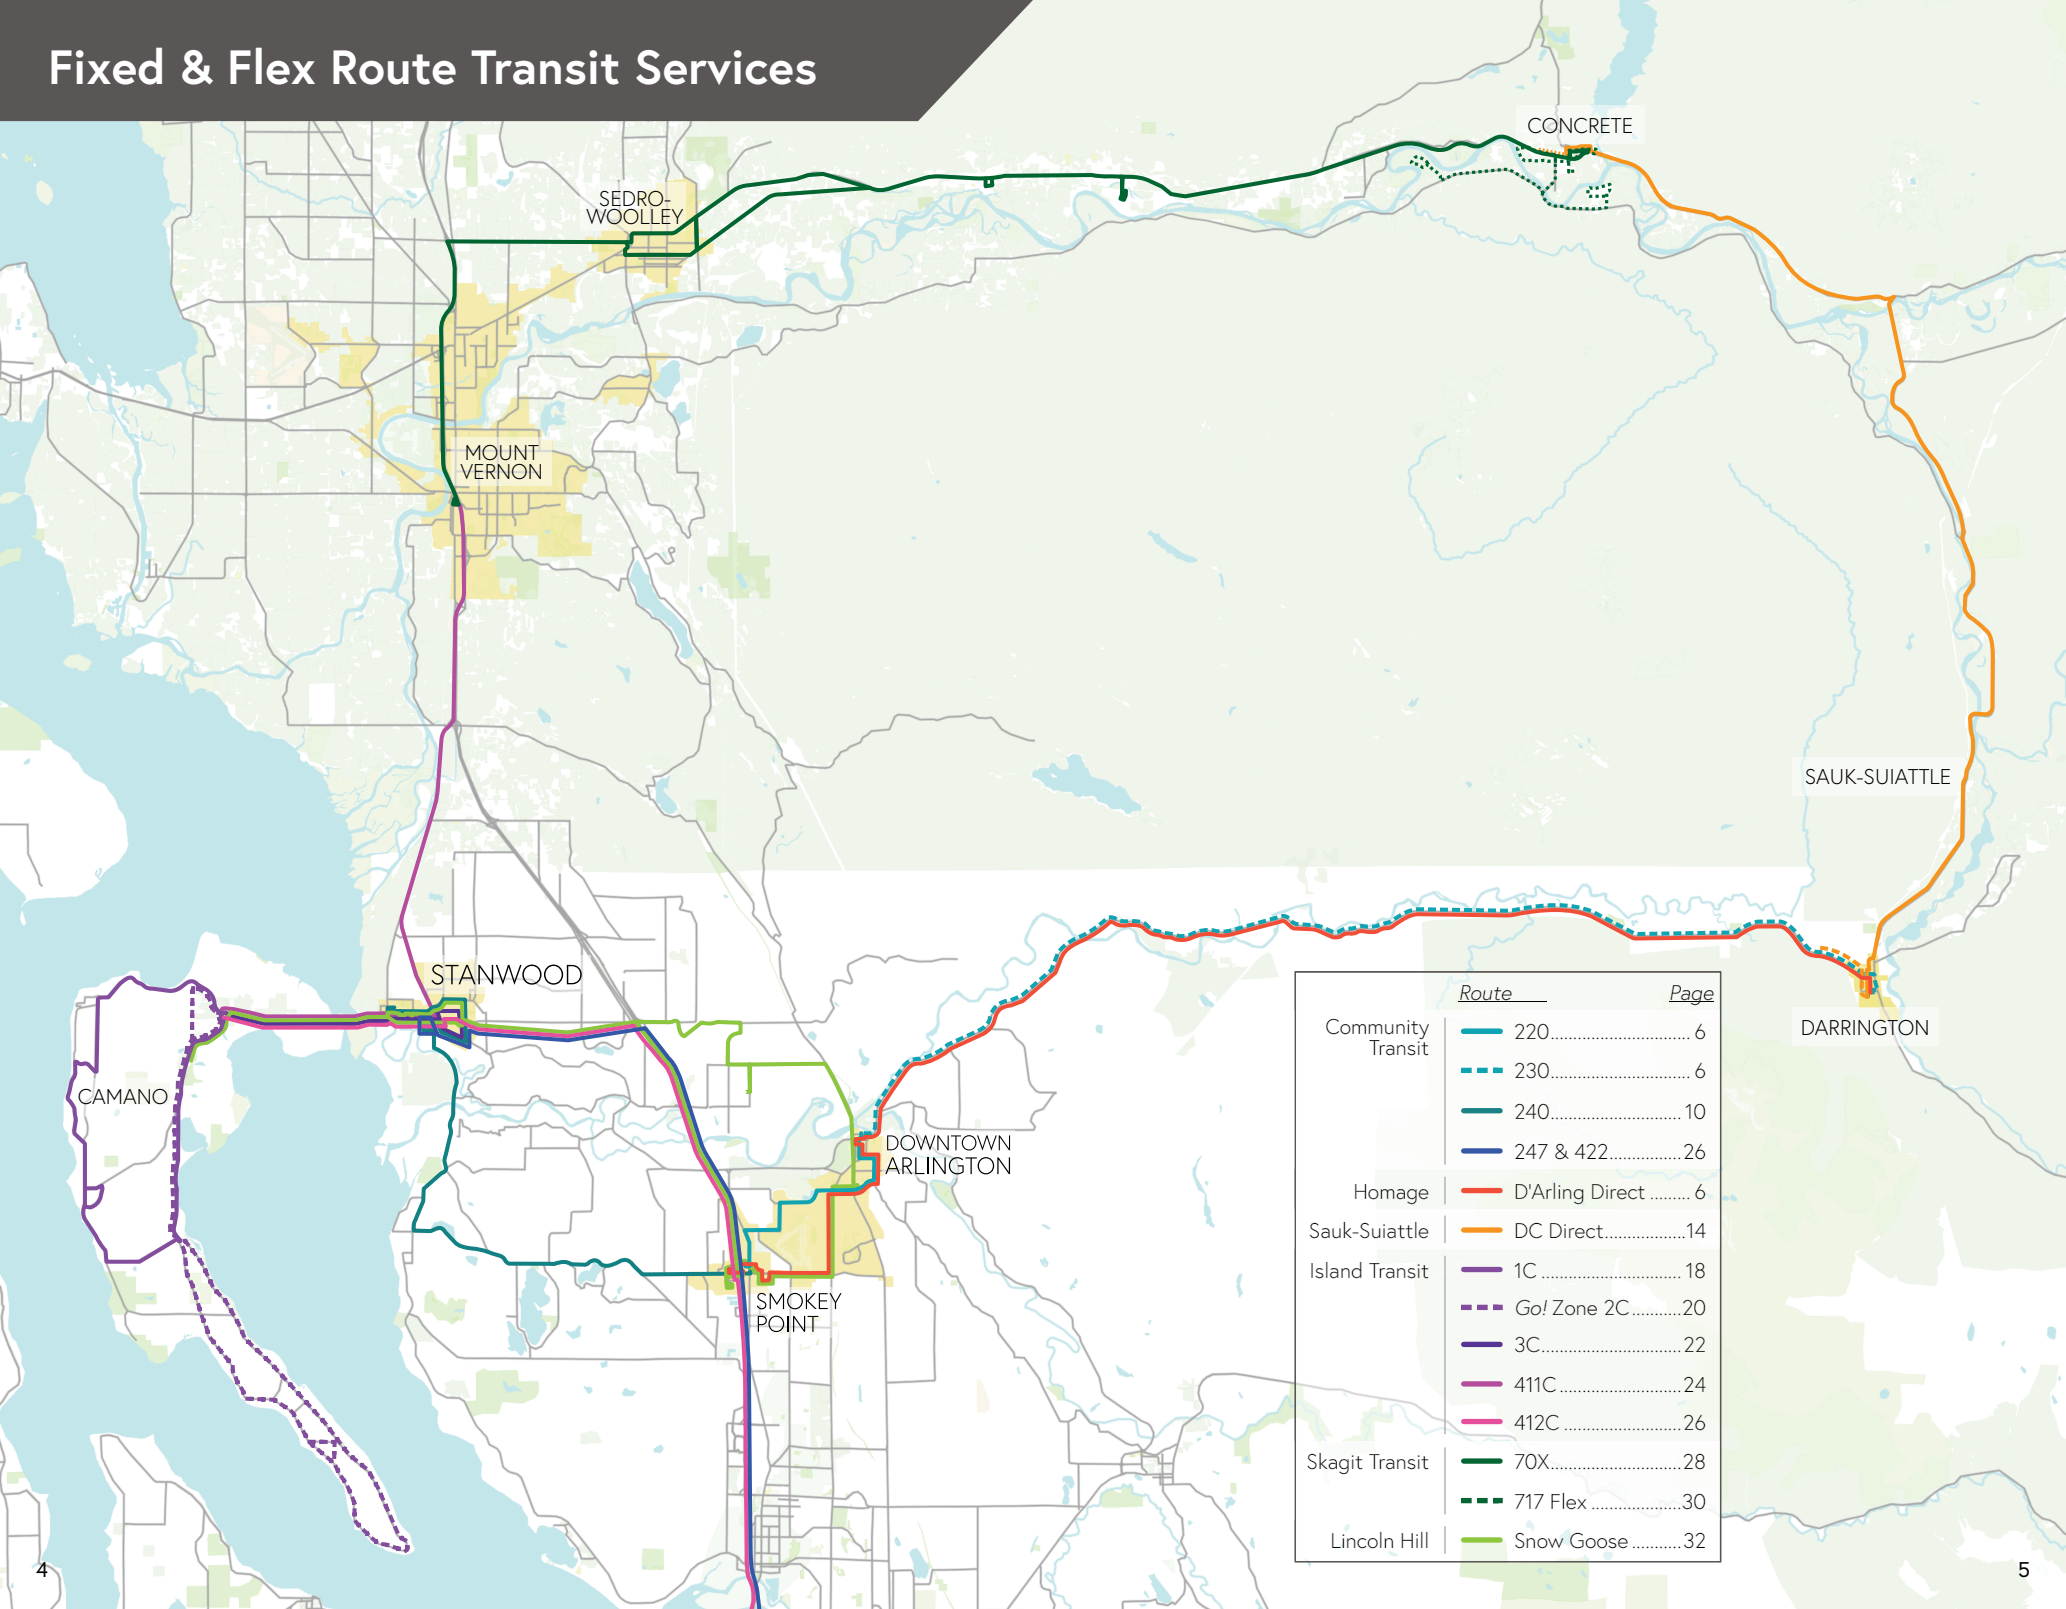

# Fixed & Flex Route Transit Services

	<i>Route</i>	<i>Page</i>
Community Transit	220.....	6
	230.....	6
	240.....	10
	247 & 422.....	26
Homage	D'Arling Direct.....	6
Sauk-Suiattle	DC Direct.....	14
Island Transit	1C.....	18
	Go! Zone 2C.....	20
	3C.....	22
	411C.....	24
	412C.....	26
Skagit Transit	70X.....	28
	717 Flex.....	30
Lincoln Hill	Snow Goose.....	32