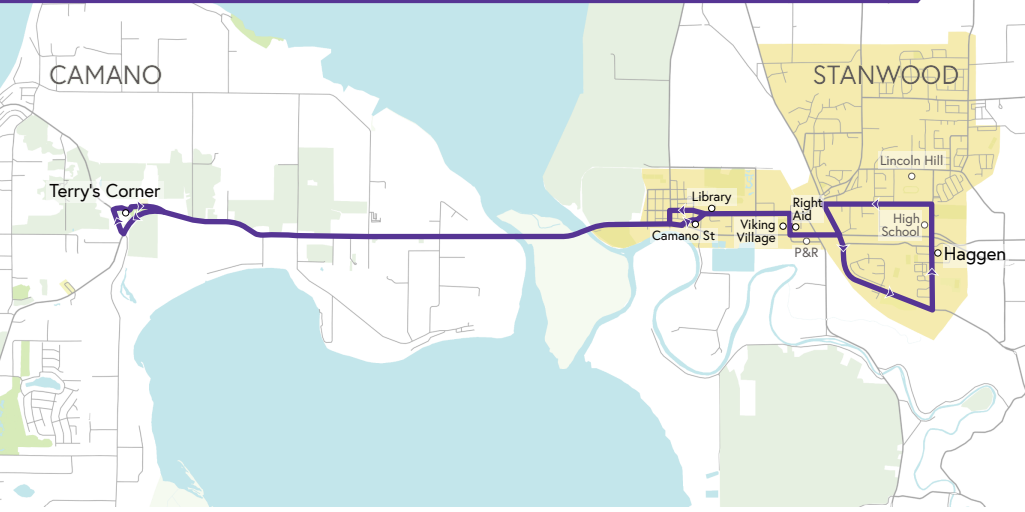

Island Transit: Route 1C

Island Transit's Route 1C operates on weekdays in a counter-clockwise direction in the northern end of Camano Island.

Upon rider request, the driver will deviate from the standard route to take the rider to Cama Beach or Arrowhead Road.

After booking a ride, the app will display the pick-up location where the vehicle will meet you. Since this is a shared ride service, you may board with others in the vehicle or stop to pick up others.

How do I schedule a trip?

There are three easy options to schedule your ride:

- Call dispatch at least 2 hours before requested pick up at 360-678-7771
- Online at: <https://islandtransit.ecolane.com/selfservice/login>
- Use Island Transit's Go! app on your smart phone.

How much does it cost?

Free. Island Transit has no fares.

Island Transit: Route 3C

Island Transit's Route 3C operates on weekdays and weekends, connecting Terry's Corner on Camano Island with destinations in Stanwood.