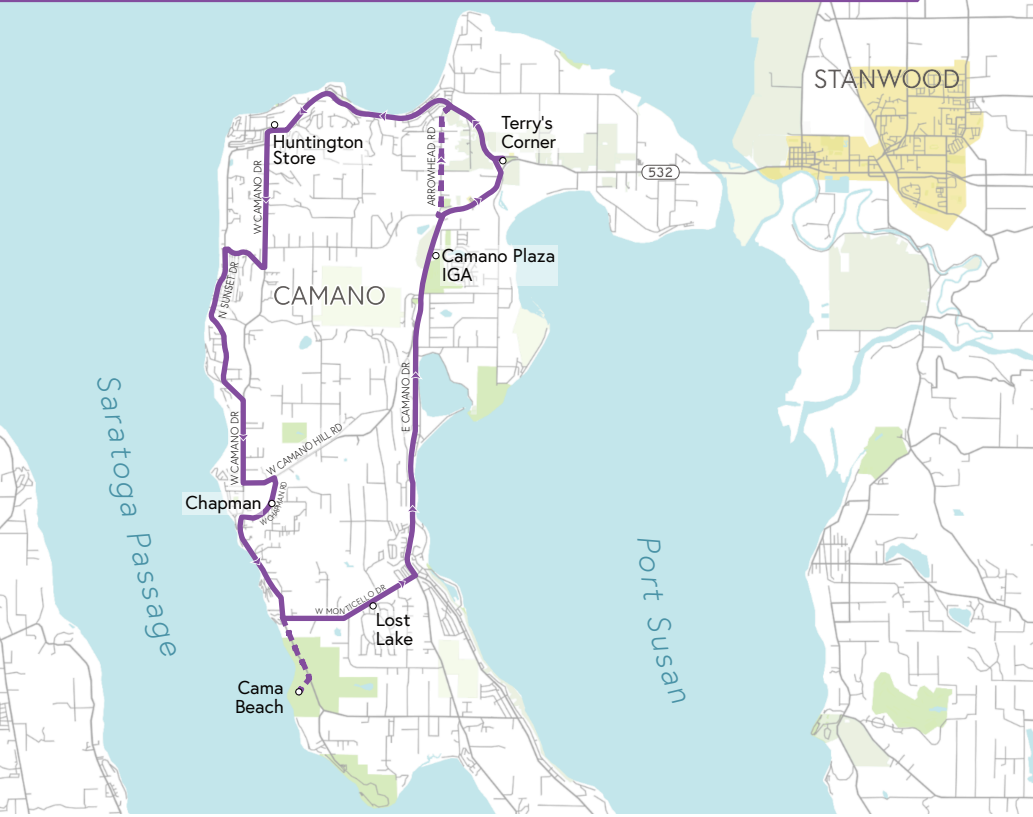

Island Transit: Route 1C

Island Transit's Route 1C operates on weekdays in a counter-clockwise direction in the northern end of Camano Island.

Upon rider request, the driver will deviate from the standard route to take the rider to Cama Beach or Arrowhead Road.

How much does it cost?
Free. Island Transit has no fares.

Note: Cama Beach and Arrowhead Road are not regularly scheduled stops, but upon rider request, the driver will deviate from the standard route to take the rider to those destinations.

SATURDAY & SUNDAY

Eastbound: Camano to Stanwood

Terry's Corner	Camano St	Viking Village	Haggen
9:45 AM	9:50 AM	9:55 AM	10:00 AM
10:45 AM	10:50 AM	10:55 AM	11:00 AM
11:45 AM	11:50 AM	11:55 AM	12:00 PM
1:45 PM	1:50 PM	1:55 PM	2:00 PM
2:45 PM	2:50 PM	2:55 PM	3:00 PM

Westbound: Stanwood to Camano

Haggen	Rite Aid	Stanwood Library	Terry's Corner
10:00 AM	10:07 AM	10:10 AM	10:25 AM
11:00 AM	11:07 AM	11:10 AM	11:25 AM
12:00 PM	12:07 PM	12:10 PM	12:25 PM
2:00 PM	2:07 PM	2:10 PM	2:25 PM
3:00 PM	3:07 PM	3:10 PM	3:25 PM