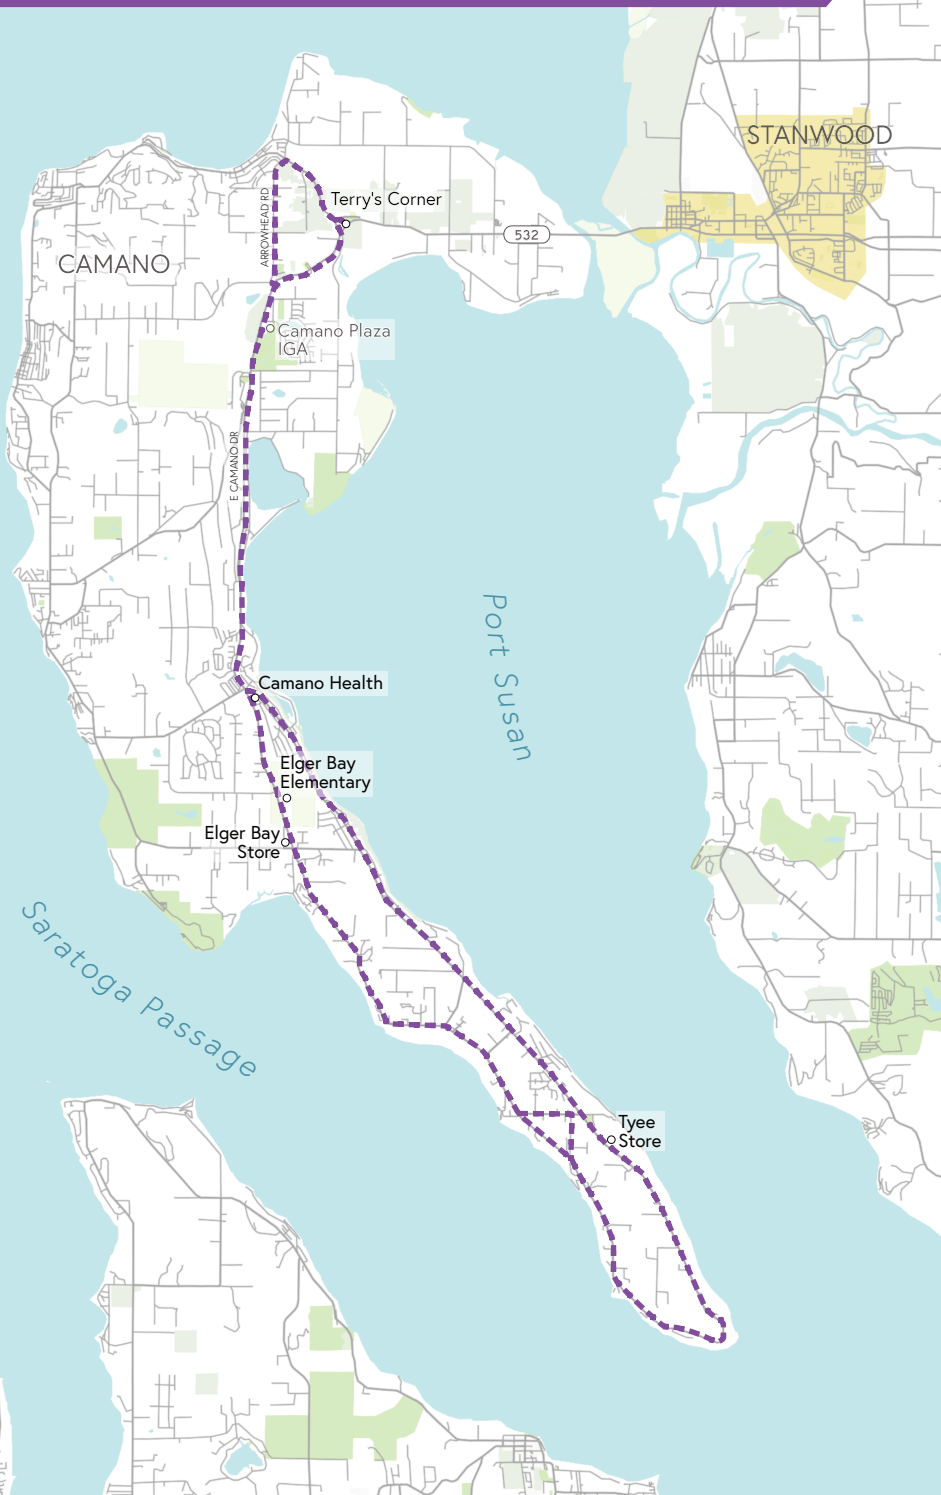

Island Transit's GO! On-Demand Service: Zone 2C

Island Transit Go! provides a flexible and convenient alternative to fixed route services designed to improve connections to transit hubs and popular destinations such as shopping centers and grocery stores. The app-based technology matches multiple riders headed in a similar direction into a single vehicle, allowing for quick and efficient shared trips.

The Zone 2C service area is for the southern and eastern sides of Camano Island. Zone 2C operates on weekdays, 5 a.m. to 7:30 p.m., and on Saturday and Sunday from 8:30 a.m. to 5:30 p.m.